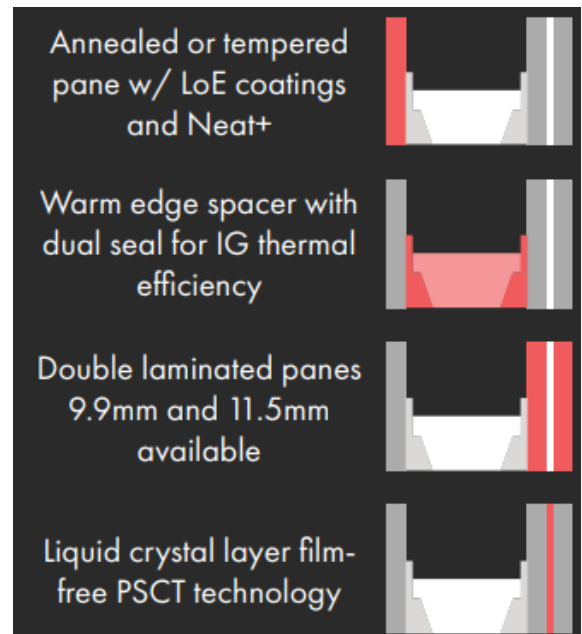

Introductory Offering

- Available in Direct Glaze Plus, TimberLITE 2.0, and Pivot Door products
- Maximum 59" x 96" glass size (rectangles only)
- Maximum 39 sq/ft

Contact your Inside Sales or Customer Service Representative for pricing and availability.

CLiC Features

- Laminated IG with the thermal performance of most available Low-E coatings.
- IG panels switch in less than one second.
- IG panel defaults to a privacy state when powered off.
- Can be controlled by a variety of devices, including light switches, smart device, or building management systems.